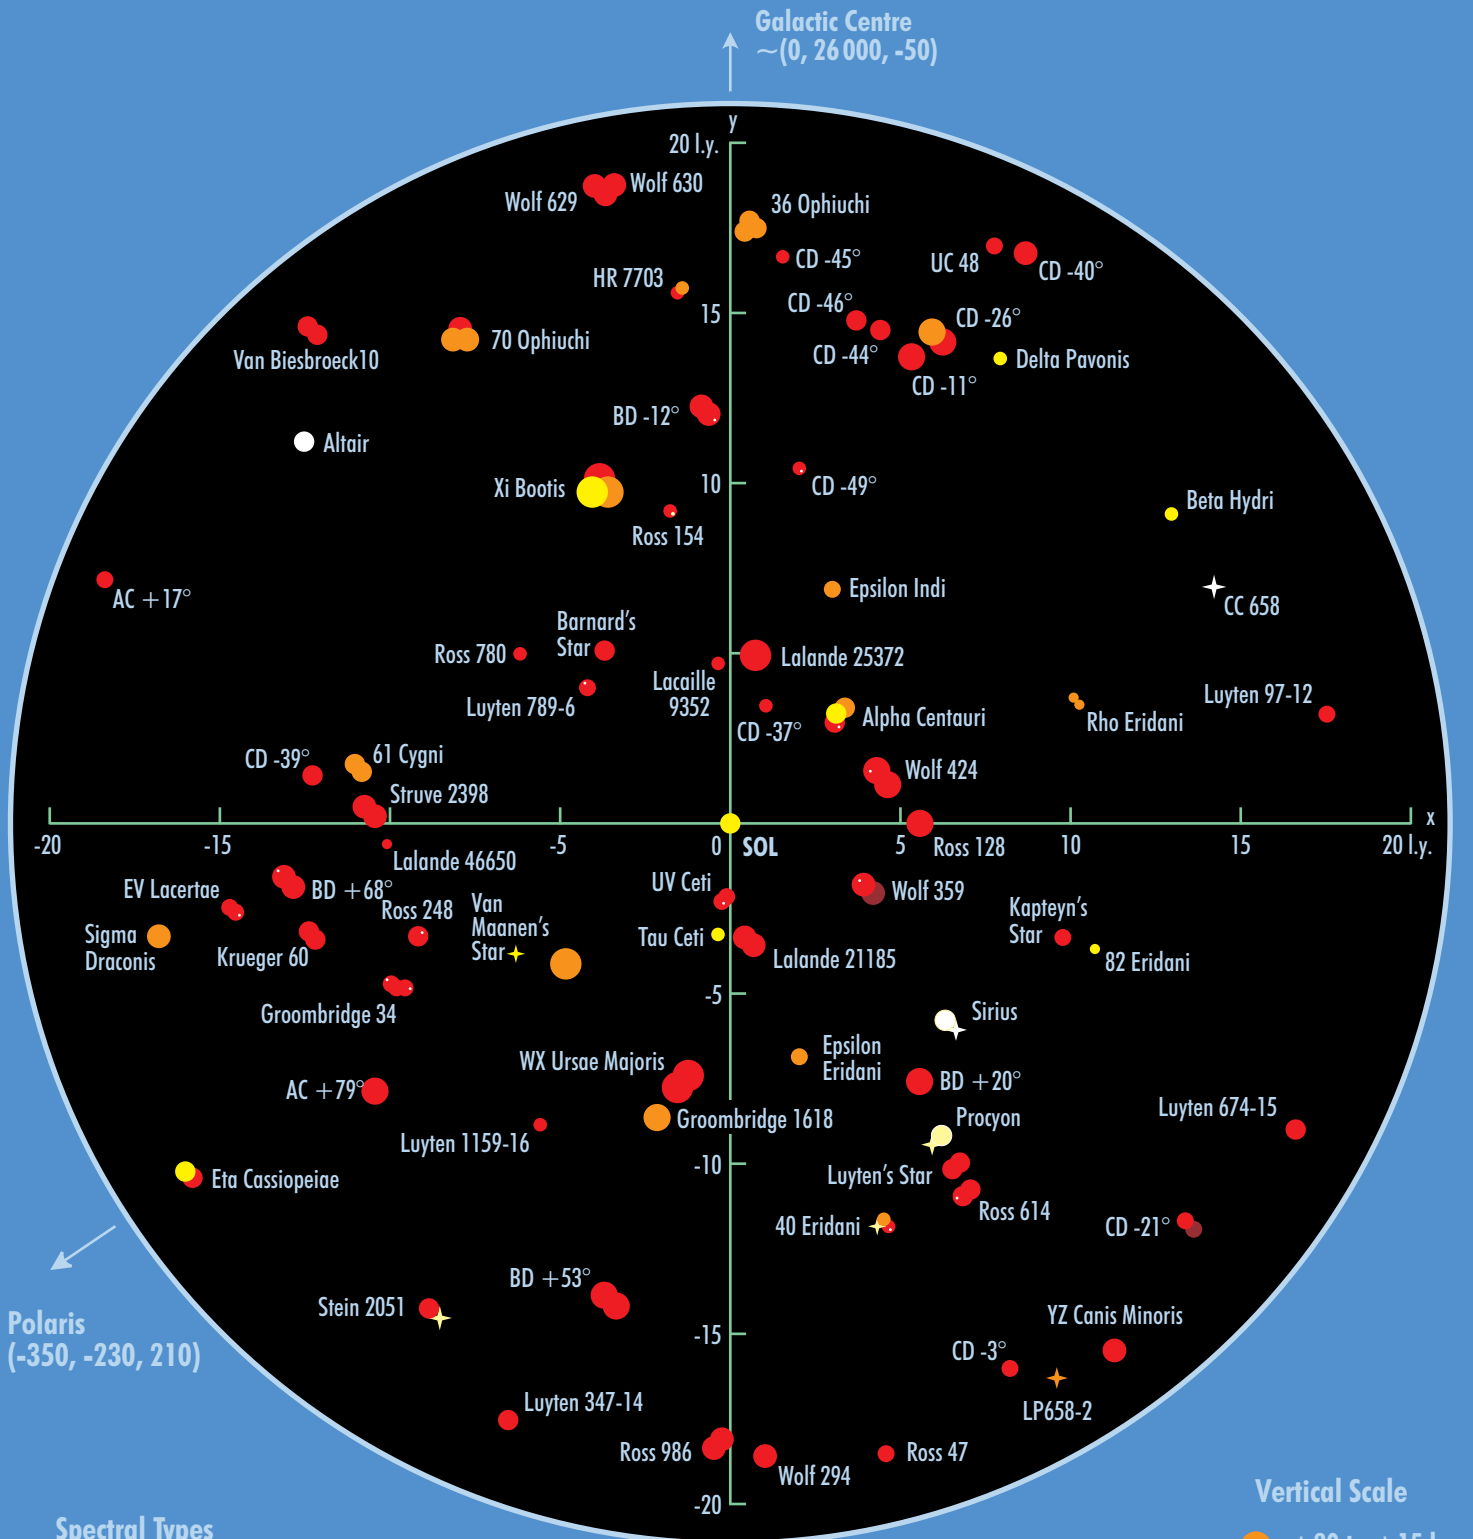

# Stars Within 21 Light-Years of Earth

## Stellar Classes

- Main Sequence (V)
- ✦ 'White' Dwarf (VII)
- Flare Star (Ve)

## Scale

- 1 light year
- 1 parsec

## Vertical Scale

- +20 to +15 l.y.
- +14.9 to +9
- +8.9 to +3
- +2.9 to -3
- -3.1 to -9
- -9.1 to -15
- -15.1 to -20